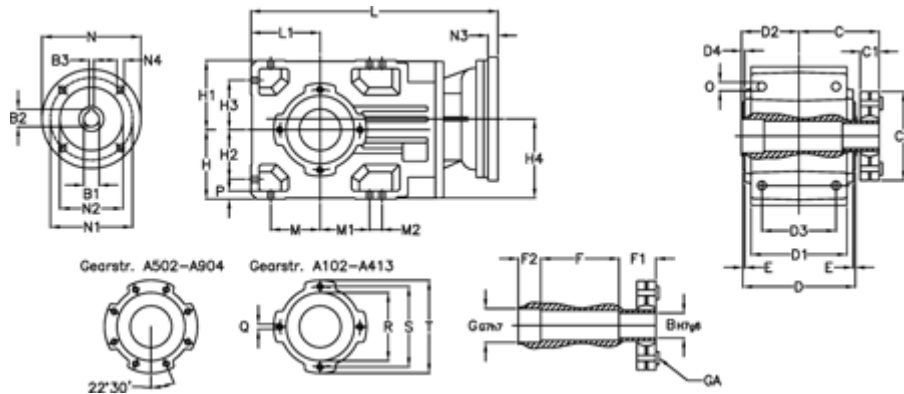

Article number: 29600101235235
 Description: Bevel helical gearbox
 A102US-12,3-P90B5

Measures

B = 30	D1 = 95	F2 = 36	L = 302.0	N3 = -
B1 = 24	D2 = 60	G = 32	L1 = 70	N4 = M10x12
B2 = 27.3	D3 = 75	GA = 14,5 NM	M = 50.0	O = 9.5
B3 = 8	d4 = 4.5	H = 70	M1 = 50.0	P = 9
C = 89.5	Description = A102US-xx-P90 B5	H1 = 70	M2 = -	Q = M8x12
C1 = 23	E = 3.0	H2 = 50.0	N = 200	R = 80
C2 = 72.0	F = 77.5	H3 = 50.0	N1 = 165	S = 100
D = 117	F1 = 36.0	H4 = 83.0	N2 = 130	T = 120